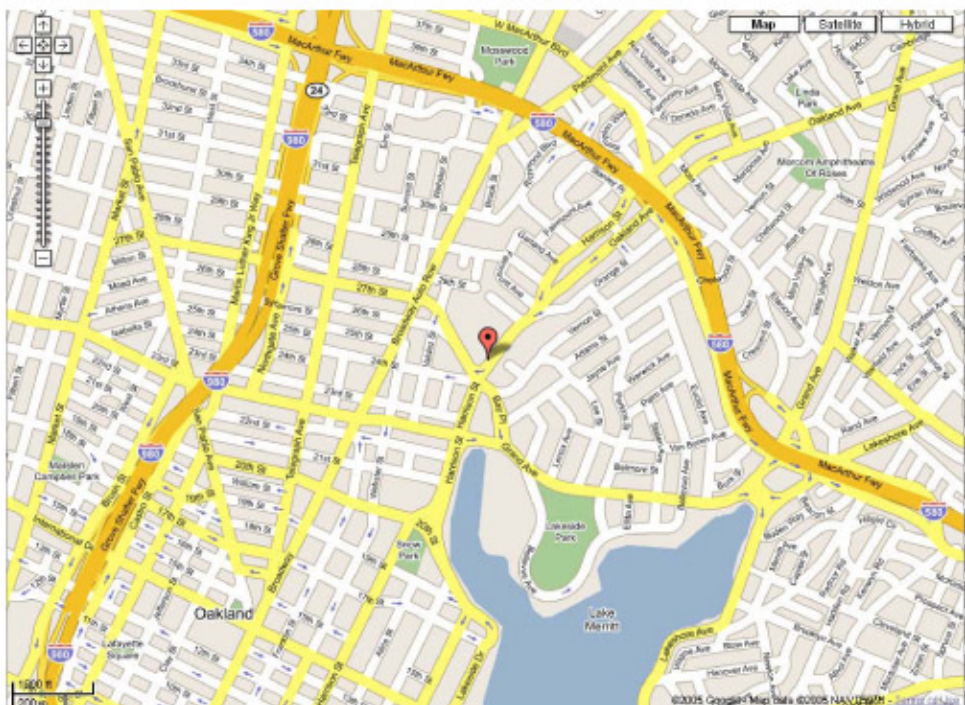

CAMP is being held NEXT DOOR to STAGEBRIDGE at WESTLAKE MIDDLE SCHOOL

How to get here if you're driving

STAGEBRIDGE is located in the First Congregational Church in downtown Oakland.

Stagebridge
2501 Harrison Street (at 27th St.)
Oakland, CA 94612

Phone: (510) 444-4755
FAX: (510) 444-4821
EMAIL: info@stagebridge.org

<p><i>From the North (Marin, Solano, Sacramento)</i> Take I-80WEST I-80WEST becomes I-580EAST - go 2.4 mi Take the HARRISONST exit - go 0.7 mi Arrive at 2501HARRISONST,OAKLAND, on the RIGHT</p>	<p><i>From the South (Fremont, San Jose, Santa Cruz)</i> Take I-880NORTH toward OAKLAND Take the OAKSTREET exit toward LAKESIDEDR - go 0.2 mi Turn RIGHT on OAKST - go 0.4 mi OAKST becomes LAKESIDEDR - go 0.6 mi LAKESIDEDR becomes HARRISONST - go 0.3 mi Arrive at 2501HARRISONST,OAKLAND, on the LEFT</p>
<p><i>From the East (Concord, Walnut Creek, Pittsburg)</i> Take I-680 Take the CA-24 exit toward OAKLAND/LAFAYETTE - go 13.6 mi Take the I-580 exit toward HAYWARD - go 1.2 mi Take the HARRISONST exit - go 0.7 m Arrive at 2501HARRISONST,OAKLAND, on the RIGHT</p>	<p><i>From the West (San Francisco, Peninsula)</i> Take I-80EAST toward BAYBRIDGE/OAKLAND Take the I-580EAST exit toward DOWNTOWNOAKLAND/HAYWARD - go 3.1 m Take the HARRISONST exit - go 0.7 mi Arrive at 2501HARRISONST,OAKLAND, on the RIGHT</p>

There should be plenty of free parking around the building in the church parking lot. From BART it is about a 10-15 minute walk.

Cut out and place on dash board of car.

STAGEBRIDGE PARKING PERMIT

The First Congregational Church
Oakland, California